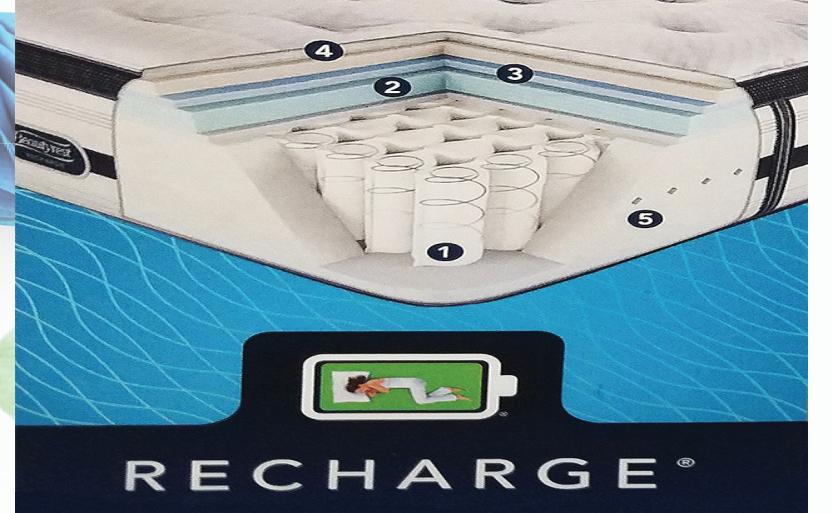

65 Years in Business!
Free Delivery, Free Setup,
Free Removal of Old Furniture

LA-Z-BOY
Live Life Comfortably.
RECLINERS $100 OFF
Over 100 Genuine La-Z-Boy Recliners In Stock!
Reclining Lift Chair $100 OFF

Beautiful Oak Rolltop Desk
You have to see this solid oak Mission Mule Chest to fully appreciate it. Nicest Quality Available!

Ohio and Pennsylvania Amish Furniture
TV Stands
Carpet that just feels Better! Huge in stock Carpet selection, Linoleum too!

Amazing Selection of Curio Cabinets
• Locking Doors
• Many Shelves
2, 3 & 4 Drawer Cabinets
Brass Floor Lamps From $99

Any HomeStretch Reclining Sofa, Console Loveseat, Rocker Recliner or Reclining Chair and a Half HomeStretch makes quality reclining furniture that lasts at affordable prices.
Tiffany Style Lamps

Table and 6 Chairs
Bears In Canoe Animal Lamps
Deer • Dog Owls • Moose

Clark Furniture

Route 6, Golden Mile, Wysox
OPEN: Weekdays 9 to 5:30; Saturday 9 to 4

www.clarkfurniturewysox.com